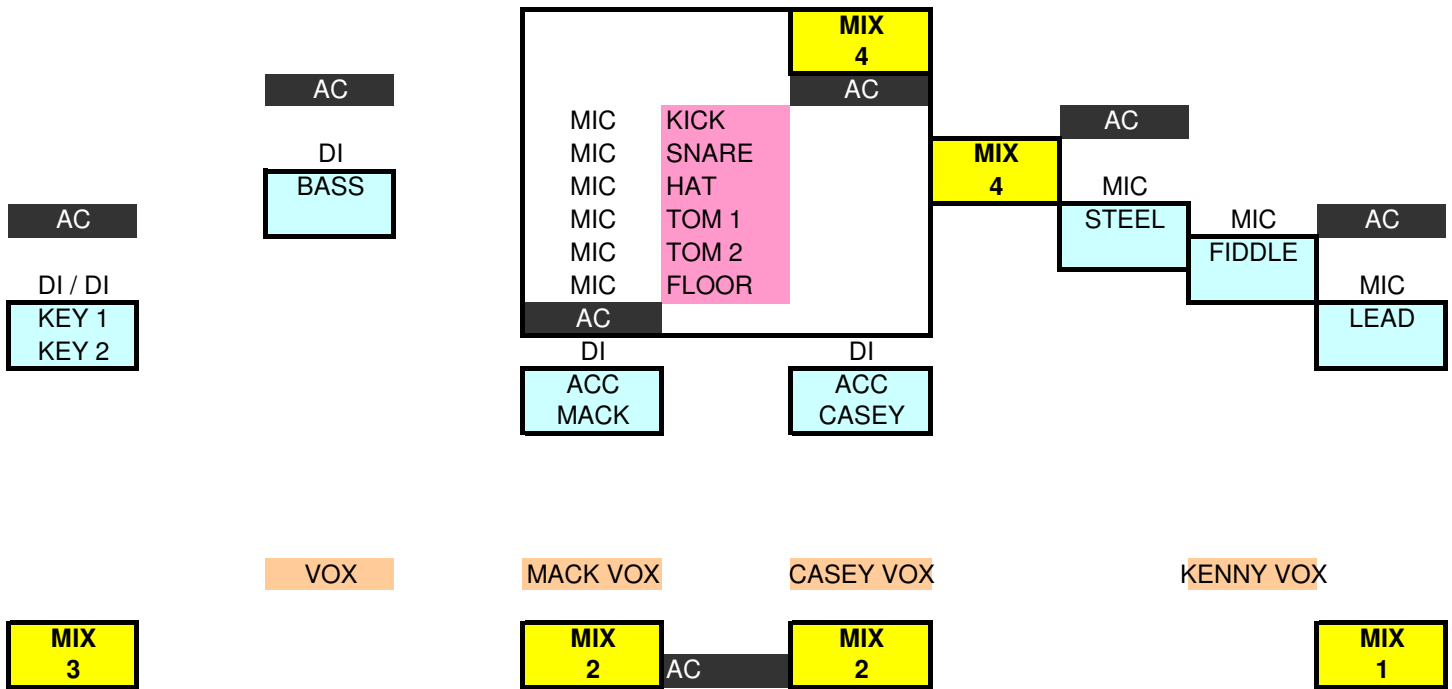

MACK ABERNATHY - STAGE PLOT 2009

CHAN. ASSIGNMENT CHART

1	KICK		MIC
2	SNARE		MIC
3	HAT		MIC
4	TOM 1		MIC
5	TOM 2		MIC
6	FLOOR		MIC

7	BASS		DI
8	KEY 1		DI
9	KEY 2		DI
10	ACC	MACK	DI
11	ACC	CASEY	DI
12	LEAD		MIC
13	STEEL		MIC
14	FIDDLE		MIC

15			
16			
17	VOX	VOX	MIC
18	TOM	MACK	MIC
19	VOX	CASEY	MIC
20	VOX	KENNY	MIC
21			
22			
23	FX RV		
24	FX DL		

ENGINEER - RICHARD LEDNICKY

MANAGER - JESSIE ABERNATHY

BUSN. (254) 836 - 0734

FAX (254) 836 - 8127